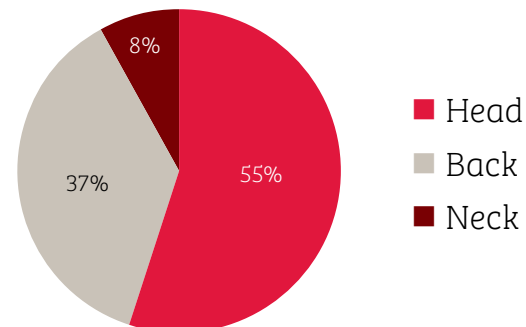

Why cows groom

Grooming is natural behavior and it removes itchy spots on cows' skin. It is shown that cows mostly groom hard or difficult-to-reach places like head, back (tail) and neck. Normally in a barn, cows groom on concrete walls and sharp edges, which can be dangerous. Therefore it is important that cows have a safe place to groom. A cow brush is a perfect tool for cows to satisfy their grooming needs. It is safe, helps to reduce stress and keeps the coat clean. Research has shown that with the brush, cows are grooming three times more and six times longer than without.

Figure 1. From research Georg; Totschek, 2001

+ 1kg/day

Grooming at a brush also helps to increase milk production. Reason – less stress. More relaxed and active cows walk more, visiting the feed fence more frequently which results in higher feed intake.